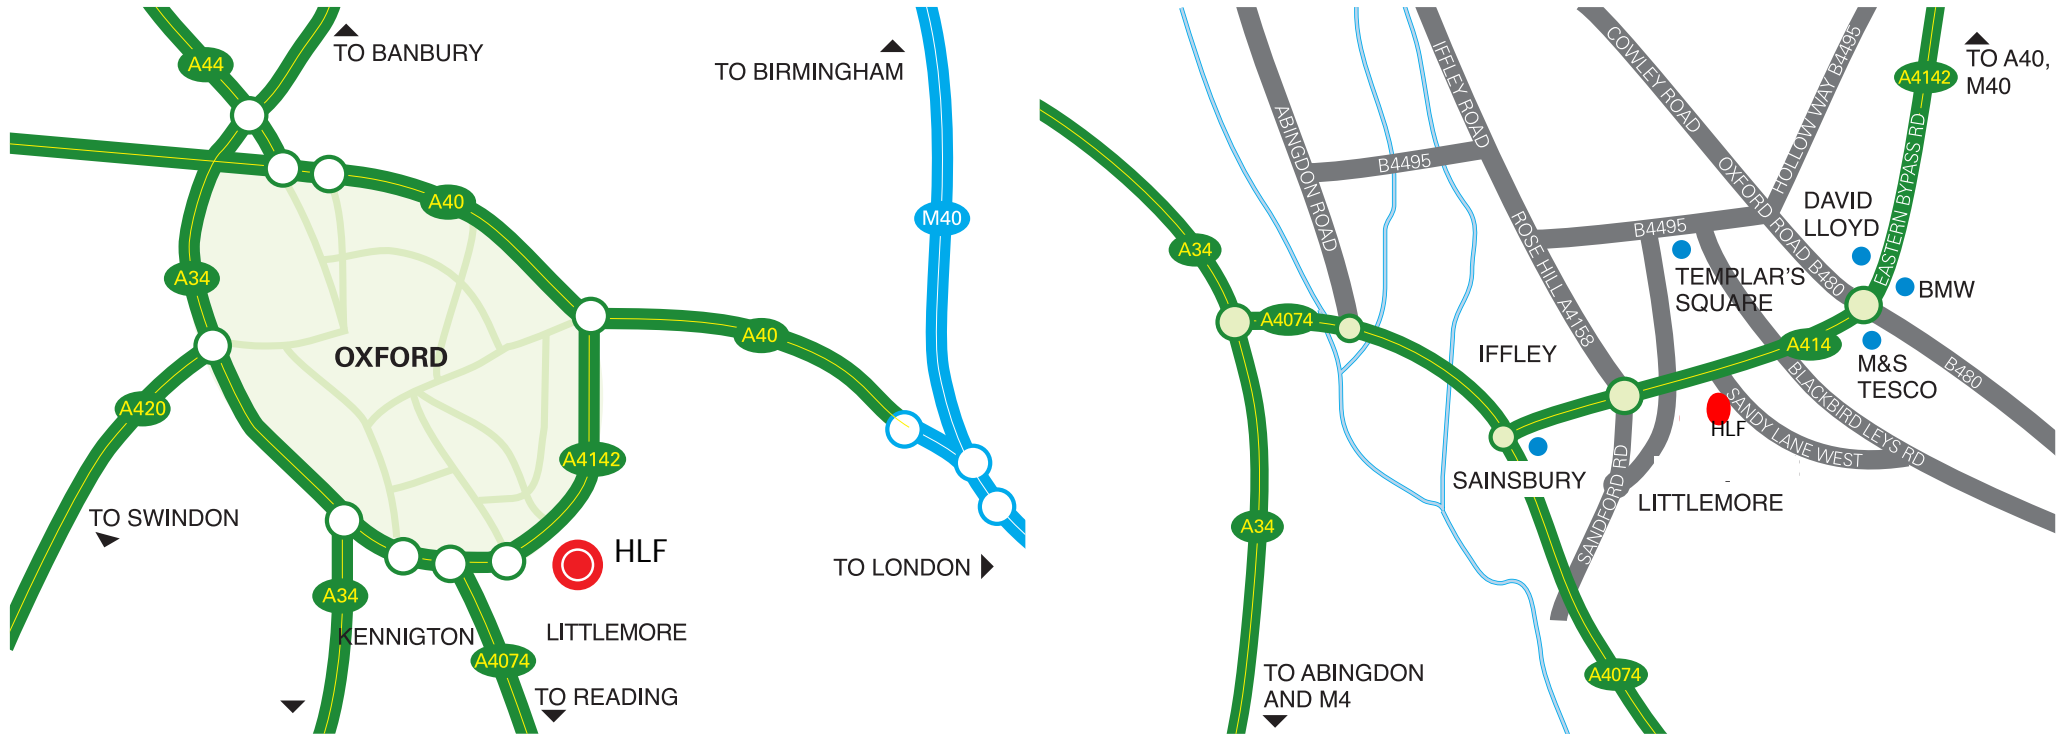

# Horseley Lightly Fynn

NB: If approaching from Sainsbury's, there is no right turn from the dual carriageway.  
Proceed to the next roundabout and turn left into Sandy Lane West then immediately right